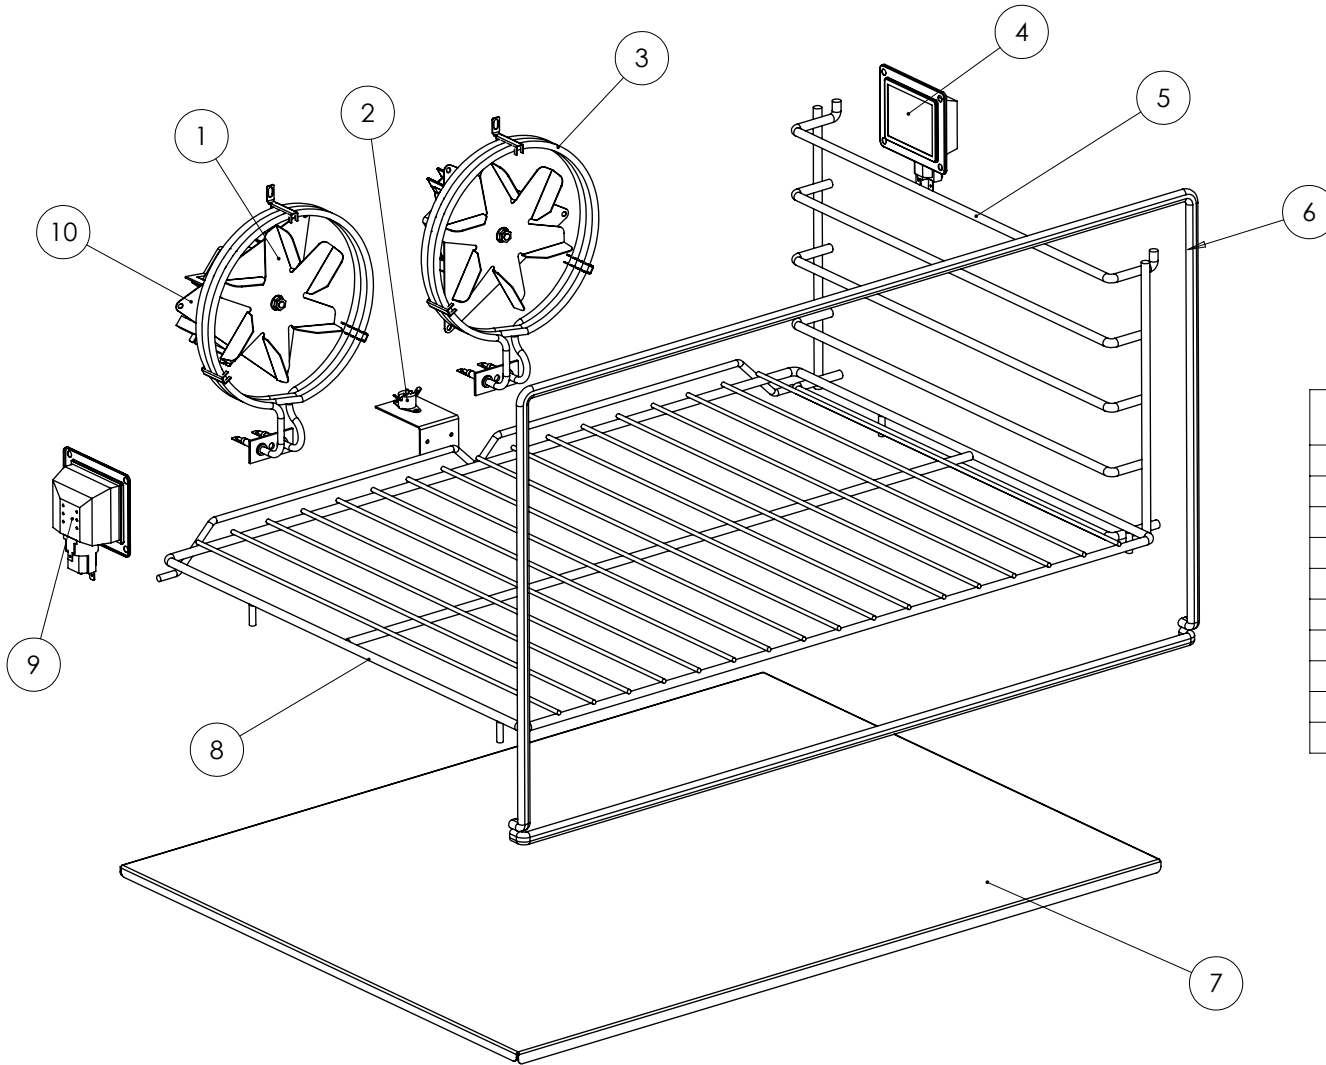

E3196 - SPARES - FITMENTS

ITEM No.	DESCRIPTION	SPARES CODE
1	AIR FILTER	733990013
2	ELECTRIC GLASSTOP HOB ASSEMBLY	734110006
3	ELEMENT SUPPORT PLATE	734110007
4	WARNING LIGHT MOUNT	734110008
5	CONTROLS AIR DUCT COVER	734110009
6	RH OUTER SIDE PANEL	535200001
7	CONTROL PANEL ASSEMBLY	733990002
8	RH TOP DOOR HINGE	535200008
9	DOOR HINGE BUSH	537101290
10	OVEN DOOR LATCH & SHIM	535200013
11	DOOR CATCH	535480054
12	RH DOOR ASSEMBLY	535300003
13	OVEN HANDLE	733990018
14	LH DOOR ASSEMBLY	535300002
15	RH BOTTOM DOOR HINGE	535200009
16	CASTOR ASSEMBLY - SWIVEL	530964350
17	CASTOR ASSEMBLY - FIXED	535290031
18	ST/ST ADJUSTABLE LEG	535480067
19	LH BOTTOM DOOR HINGE	535200007
20	RH OUTER SIDE PANEL	535200000
21	LH TOP DOOR HINGE	535200006
22	HOB STAY ROD	733990012
23	ELEMENT MOUNT BAR	734110010

E3196 - SPARES - OVEN COMPONENTS

ITEM No.	DESCRIPTION	SPARES CODE
1	OVEN IMPELLOR	535420010
2	OVEN SAFETY THERMOSTAT	535420015
3	OVEN ELEMENT 3.2kW	535420009
4	OVEN LIGHT BULB	734350190
5	SHELF HANGER	535200012
6	DOOR SEAL ASSEMBLY	535210001
7	OVEN BOTTOM PANEL	535210002
8	OVEN SHELF	525290004
9	OVEN LAMP C/W GLASS	732910390
10	OVEN FAN MOTOR 50Hz	535420010

E3196 - SPARES - CONTROLS

ITEM No.	DESCRIPTION	SPARES CODE
1	2.3kW CERAMIC ELECTRIC ELEMENT	734110000
2	4 LED BLOCK 12V DC 1.8W	734110001
3	THERMOSTAT OTC FAN OVEN	731050004
4	MAINS PILOT LIGHT (AMBER)	730962040
5	LIGHT SWITCH	535500037
6	OVEN CONTROL KNOB	535300004
7	ELEMENT CONTROL KNOB	731570001
8	12V DC POWER SUPPLY	734110002
9	MAINS PILOT LIGHT (RED)	730962010
10	BLANKING PLUG	733990013
11	ENERGY REGULATOR	737630011
12	SAFETY/OPERATIONAL RELAY	731570004
13	CABLE GLAND Ø18.00-25.00mm	734110003
14	MAINS TERMINAL (7 WAY)	734000075
15	REAR COOLING FAN	735400360
16	TERMINAL BLOCK	734060004
17	5A FUSE	734110004
18	FUSE HOLDER	734310510
19	9 WAY PLUG SET	734110005

DETAIL A
SCALE 1 : 2

DETAIL B
SCALE 1 : 2