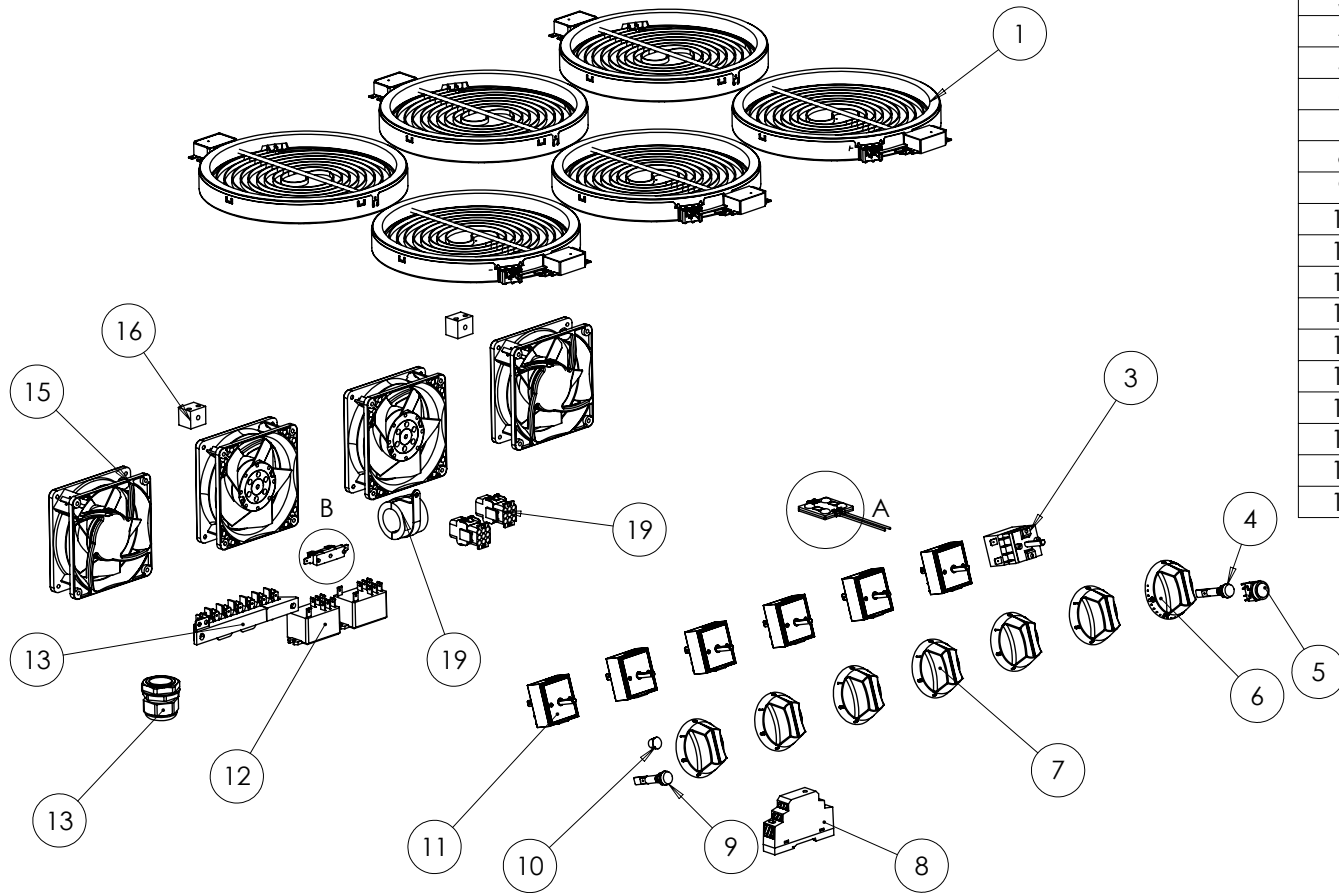

E3196 - SPARES - FITMENTS

ITEM No.	DESCRIPTION	SPARES CODE
1	AIR FILTER	733990013
2	ELECTRIC GLASSTOP HOB ASSEMBLY	734110006
3	ELEMENT SUPPORT PLATE	734110007
4	WARNING LIGHT MOUNT	734110008
5	CONTROLS AIR DUCT COVER	734110009
6	RH OUTER SIDE PANEL	535200001
7	CONTROL PANEL ASSEMBLY	733990002
8	RH TOP DOOR HINGE	535200008
9	DOOR HINGE BUSH	537101290
10	OVEN DOOR LATCH & SHIM	535200013
11	DOOR CATCH	535480054
12	RH DOOR ASSEMBLY	535300003
13	OVEN HANDLE	733990018
14	LH DOOR ASSEMBLY	535300002
15	RH BOTTOM DOOR HINGE	535200009
16	CASTOR ASSEMBLY - SWIVEL	530964350
17	CASTOR ASSEMBLY - FIXED	535290031
18	ST/ST ADJUSTABLE LEG	535480067
19	LH BOTTOM DOOR HINGE	535200007
20	RH OUTER SIDE PANEL	535200000
21	LH TOP DOOR HINGE	535200006
22	HOB STAY ROD	733990012
23	ELEMENT MOUNT BAR	734110010

E3196 - SPARES - OVEN COMPONENTS

ITEM No.	DESCRIPTION	SPARES CODE
1	OVEN IMPELLOR	535420010
2	OVEN SAFETY THERMOSTAT	535420015
3	OVEN ELEMENT 3.2kW	535420009
4	OVEN LIGHT BULB	734350190
5	SHELF HANGER	535200012
6	DOOR SEAL ASSEMBLY	535210001
7	OVEN BOTTOM PANEL	535210002
8	OVEN SHELF	525290004
9	OVEN LAMP C/W GLASS	732910390
10	OVEN FAN MOTOR 50Hz	535420010

E3196 - SPARES - CONTROLS

ITEM No.	DESCRIPTION	SPARES CODE
1	2.3kW CERAMIC ELECTRIC ELEMENT	734110000
2	4 LED BLOCK 12V DC 1.8W	734110001
3	THERMOSTAT OTC FAN OVEN	731050004
4	MAINS PILOT LIGHT (AMBER)	730962040
5	LIGHT SWITCH	535500037
6	OVEN CONTROL KNOB	535300004
7	ELEMENT CONTROL KNOB	731570001
8	12V DC POWER SUPPLY	734110002
9	MAINS PILOT LIGHT (RED)	730962010
10	BLANKING PLUG	733990013
11	ENERGY REGULATOR	737630011
12	SAFETY/OPERATIONAL RELAY	731570004
13	CABLE GLAND Ø18.00-25.00mm	734110003
14	MAINS TERMINAL (7 WAY)	734000075
15	REAR COOLING FAN	735400360
16	TERMINAL BLOCK	734060004
17	5A FUSE	734110004
18	FUSE HOLDER	734310510
19	9 WAY PLUG SET	734110005

DETAIL A
SCALE 1 : 2

DETAIL B
SCALE 1 : 2