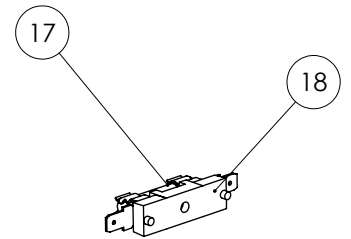

DETAIL B
SCALE 1 : 2