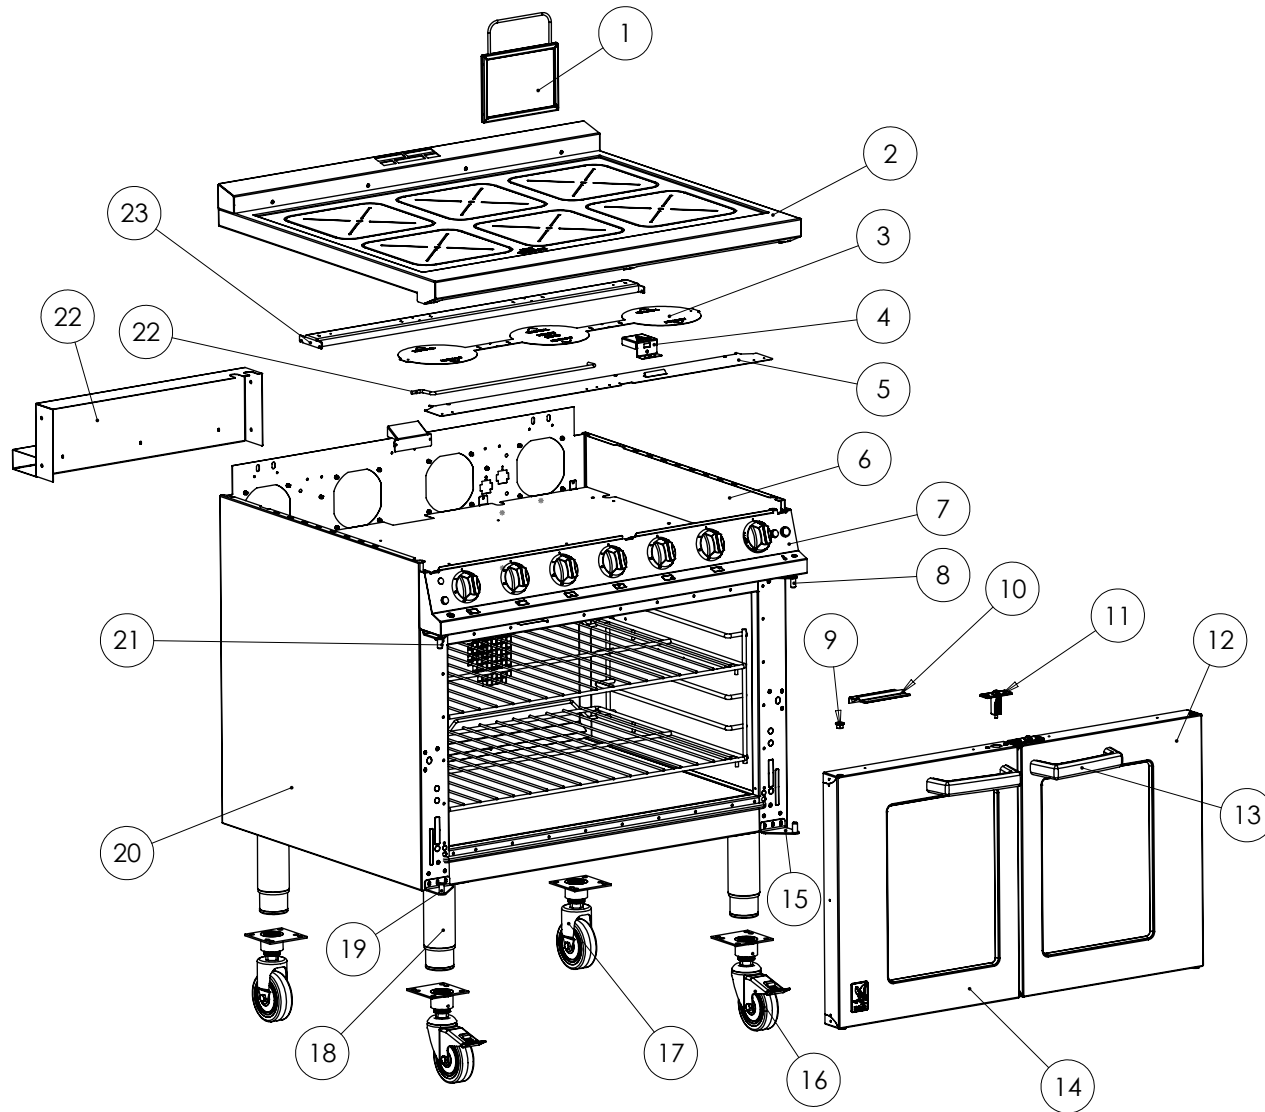

E3196 - SPARES - FITMENTS

ITEM No.	DESCRIPTION	SPARES CODE
1	AIR FILTER	733990013
2	ELECTRIC GLASSTOP HOB ASSEMBLY	734110006
3	ELEMENT SUPPORT PLATE	734110007
4	WARNING LIGHT MOUNT	734110008
5	CONTROLS AIR DUCT COVER	734110009
6	RH OUTER SIDE PANEL	535200001
7	CONTROL PANEL ASSEMBLY	733990002
8	RH TOP DOOR HINGE	535200008
9	DOOR HINGE BUSH	537101290
10	OVEN DOOR LATCH & SHIM	535200013
11	DOOR CATCH	535480054
12	RH DOOR ASSEMBLY	535300003
13	OVEN HANDLE	733990018
14	LH DOOR ASSEMBLY	535300002
15	RH BOTTOM DOOR HINGE	535200009
16	CASTOR ASSEMBLY - SWIVEL	530964350
17	CASTOR ASSEMBLY - FIXED	535290031
18	ST/ST ADJUSTABLE LEG	535480067
19	LH BOTTOM DOOR HINGE	535200007
20	RH OUTER SIDE PANEL	535200000
21	LH TOP DOOR HINGE	535200006
22	HOB STAY ROD	733990012
23	ELEMENT MOUNT BAR	734110010

E3196 - SPARES - OVEN COMPONENTS

ITEM No.	DESCRIPTION	SPARES CODE
1	OVEN IMPELLOR	535420010
2	OVEN SAFETY THERMOSTAT	535420015
3	OVEN ELEMENT 3.2kW	535420009
4	OVEN LIGHT BULB	734350190
5	SHELF HANGER	535200012
6	DOOR SEAL ASSEMBLY	535210001
7	OVEN BOTTOM PANEL	535210002
8	OVEN SHELF	525290004
9	OVEN LAMP C/W GLASS	732910390
10	OVEN FAN MOTOR 50Hz	535420010

E3196 - SPARES - CONTROLS

ITEM No.	DESCRIPTION	SPARES CODE
1	2.3kW CERAMIC ELECTRIC ELEMENT	734110000
2	4 LED BLOCK 12V DC 1.8W	734110001
3	THERMOSTAT OTC FAN OVEN	731050004
4	MAINS PILOT LIGHT (AMBER)	730962040
5	LIGHT SWITCH	535500037
6	OVEN CONTROL KNOB	535300004
7	ELEMENT CONTROL KNOB	731570001
8	12V DC POWER SUPPLY	734110002
9	MAINS PILOT LIGHT (RED)	730962010
10	BLANKING PLUG	733990013
11	ENERGY REGULATOR	737630011
12	SAFETY/OPERATIONAL RELAY	731570004
13	CABLE GLAND Ø18.00-25.00mm	734110003
14	MAINS TERMINAL (7 WAY)	734000075
15	REAR COOLING FAN	735400360
16	TERMINAL BLOCK	734060004
17	5A FUSE	734110004
18	FUSE HOLDER	734310510
19	9 WAY PLUG SET	734110005